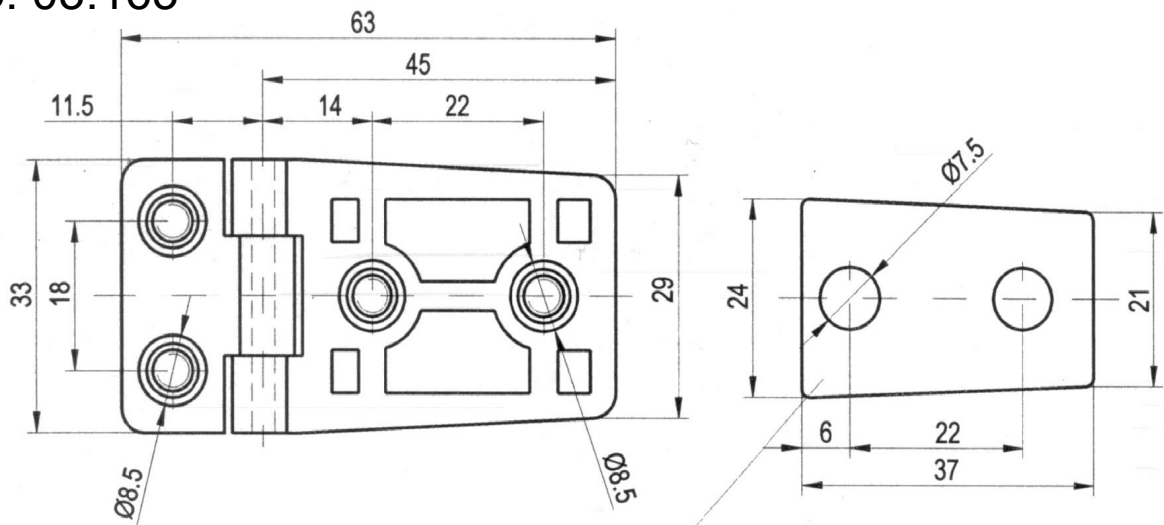

Cat.No. 03.163

Washer

**Material :** Hinge - Alloy ZnAl,  
Powder coating ( RAL 7035/gray; 7012/gray - dark; 9005/black )

Washer - steel, zinc plated

Pin - steel, zinc plated

**Order example** of hinge RT4, powder coating ( RAL 7012, ) :  
**Hinge RT4 - 03.163/7012**