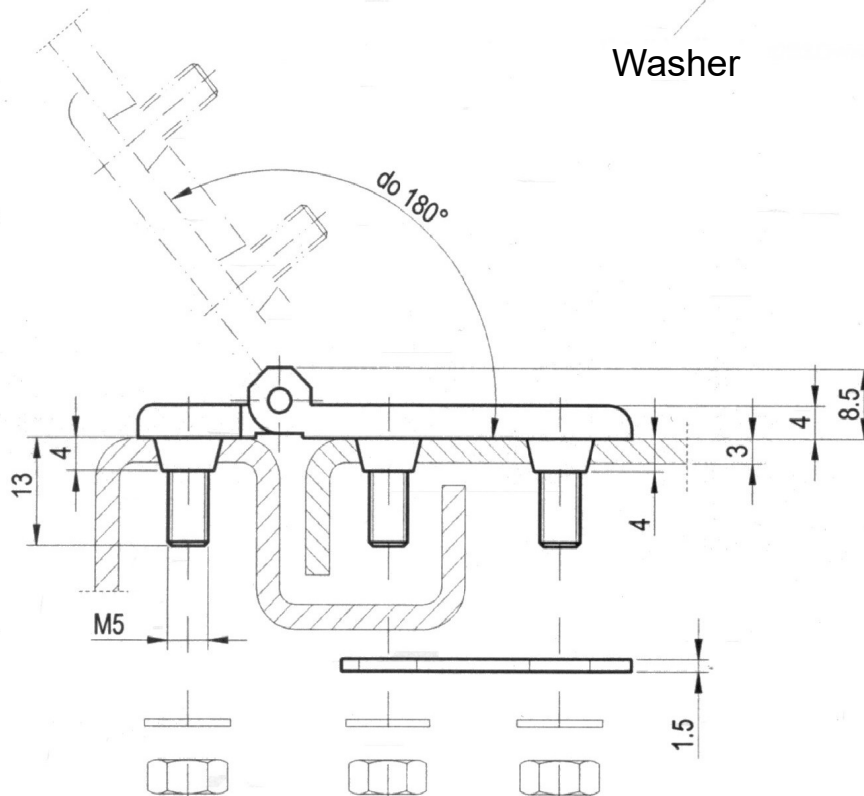

Cat.No. 03.163

Washer

**Material :** Hinge - Alloy ZnAl,  
Powder coating ( RAL 7035/gray; 7012/gray - dark; 9005/black )

Washer - steel, zinc plated

Pin - steel, zinc plated

**Order example** of hinge RT4, powder coating ( RAL 7012, ) :  
**Hinge RT4 - 03.163/7012**